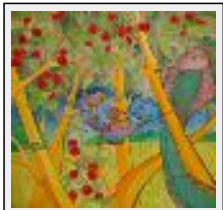

"Children's Book Illustration sample L"

Size (HxW) : 22x23 cm - Weight : 200 g

Style : Fantasy / Tech. : Watercolour

Theme : Story / Category : Painting

Year : 2007

Desc. : Sample