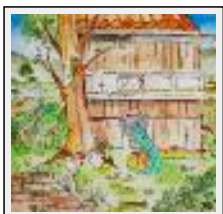

"Children's Book Illustration Sample M"

Size (HxW) : 22x23 cm - Weight : 200 g

Style : Fantasy / Tech. : Watercolour

Theme : Story / Category : Painting

Year : 2007

Desc. : Sample