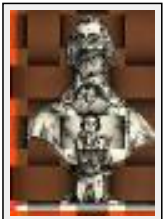

"Richelieu"

Size (HxW) : 22x17 cm

Style : realism / Tech. : Print on paper

Theme : Portrait / Category : Etching