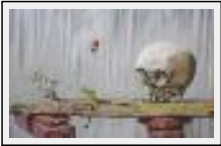

Size (HxWxP) : 30x40x2 cm - Weight : 1 g

Style : realism / Tech. : Oil on wood

Theme : Still life / Category : Painting

Price : Euros 1350

Year : 2008

Desc. : oilpainting of a sheepskull

"vanitas"

Size (HxWxP) : 38x50x2 cm - Weight : 1 g