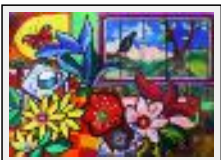

Theme : Imagination / Category : Painting

Price : Euros 990

Year : 2014

Desc. : Mixed technic on canvas.

"Cloudtrees"

Size (HxW) : 50x70 cm

Style : Expressionism / Tech. : Gouache on canvas

Theme : Imagination / Category : Painting

Price : Euros 990

Year : 2014

Desc. : Mixed technic on canvas.

"Inside and outside"

Size (HxW) : 50x70 cm

Style : Expressionism / Tech. : Gouache on canvas

Theme : Imagination / Category : Painting

"Terracotta"