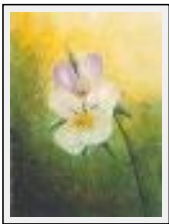

"Pensée"

Size (HxW) : 16x13 cm

Style : realism / Tech. : Watercolour

Theme : Flower / Category : Painting

Year : 2011