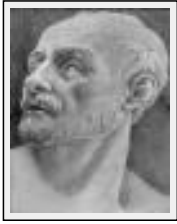

"Coltrane Suprême"

Size (HxW) : 29x21 cm

Style : realism / Tech. : Pencil on paper

Theme : Portrait / Category : Drawing

Year : 2005

Desc. : The jazzman John Coltrane

"Tete au yeux vides"

Size (HxW) : 65x50 cm (15 P)

Style : realism / Tech. : Pencil on paper

Theme : Portrait / Category : Drawing

Year : 2005

Desc. : A classical face

"Etude de mains"

Size (HxW) : 65x50 cm (15 P)

Style : realism / Tech. : Black lead

Theme : - / Category : Drawing