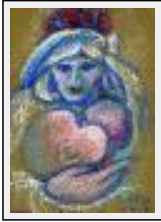

"allaitement"

Size (HxW) : 32x24 cm

Style : Symbolism / Tech. : Pastel on paper

Theme : Dish / Category : Drawing

Year : 1986