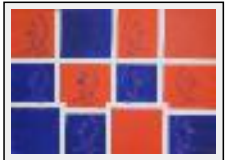

"Michel"

Size (HxW) : 50x70 cm

Style : Impressionism and cubism / Tech. : Acrylic on canvas

Theme : - / Category : Painting

Year : 2000