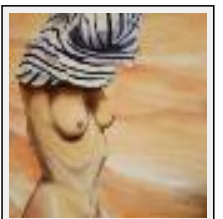

"le tee shirt de pablo"

Size (HxW) : 60x60 cm

Style : Figurative Style / Tech. : Oil on canvas

Theme : nudes / Category : Painting

Year : 2008