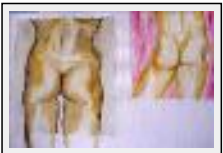

"fondements"

Size (HxW) : 26x37 cm

Style : Figurative Style / Tech. : Watercolour on paper

Theme : nudes / Category : Painting

Year : 2011