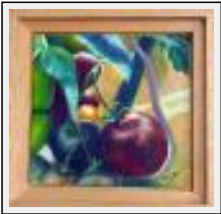

Style : Figurative Style / Tech. : Oil

Theme : Nature / Category : Painting

Year : 2018

"les glaïeuls"

Size (HxW) : 40x29 cm

Style : Figurative Style / Tech. : Acrylic on canvas

Theme : Flower / Category : Painting

Style : Figurative Style / Tech. : Oil on canvas

Theme : Dish / Category : Painting

Year : 2020

"les légumes"

Size (HxW) : 20x20 cm Framed

Style : Figurative Style / Tech. : Oil on canvas

Theme : Dish / Category : Pyrography