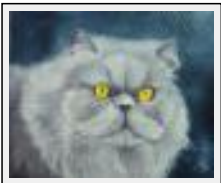

Year : 2014

"Chat"

Size (HxW) : 20x20 cm

Style : realism / Tech. : Oil

Theme : Animals & pets / Category : Painting

Sold

"Chat"

Size (HxW) : 33x41 cm (6 F)