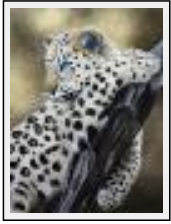

"Panthère"

Size (HxWxP) : 35x27x2 cm (5 F)

Style : realism / Tech. : Oil

Theme : Animals & pets / Category : Painting

Sold

Year : 2011