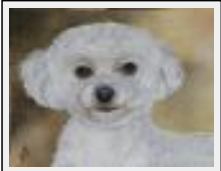

"Chien"

Size (HxW) : 33x24 cm (4 F)

Style : realism / Tech. : Oil on canvas

Theme : Animals & pets / Category : Painting

Sold

Year : 2012

"Chien"

Size (HxW) : 19x24 cm (2 F)