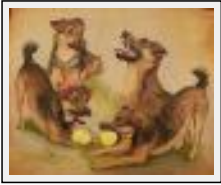

Theme : Animals & pets / Category : Painting

Sold

Year : 2010

"Les chiens de berger"

Size (HxWxP) : 46x55x2 cm (10 F)

Style : realism / Tech. : Oil on canvas

Theme : Animals & pets / Category : Painting

Year : 2014