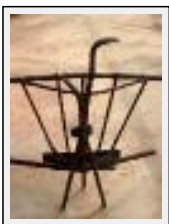

Sold

"monkey"

Size (HxW) : 15x10 cm

Style : Expressionism / Tech. : Pen and ink on paper

Theme : Animals & pets / Category : Comic strip

Sold

"vessel 1"

Size (HxWxP) : 80x50x10 cm - Weight : 1000 g