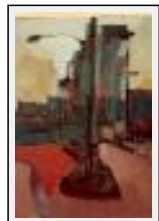

"after tiles"

Size (HxW) : 60x40 cm

Style : Expressionism / Tech. : Oil on canvas

Theme : Atmospheric / Category : Painting

Sold