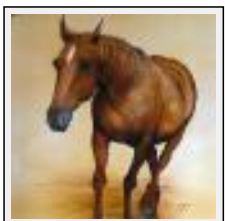

"Faby Girl"

Size (HxW) : 100x100 cm

Style : Figurative Style / Tech. : Oil on canvas

Theme : Animals & pets / Category : Painting