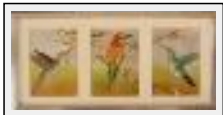

"Oiseaux - Chouette hulotte"

Size (HxW) : 40x30 cm Framed

Style : realism / Tech. : Pastel

Theme : Bird / Category : Drawing

Year : 2009

Desc. : To Greeks, the owl represented wisdom.

"Oiseaux - le trio"

Size (HxW) : 17x43 cm Framed