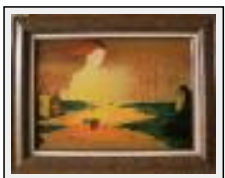

Theme : Ballerinas / Category : Painting

Year : 2004

Desc. : A mixture of reproduction and creation

"Paysage : Sérénité automnale"

Size (HxW) : 33x46 cm (8 P) Framed

Style : surrealist / Tech. : Oil on canvas