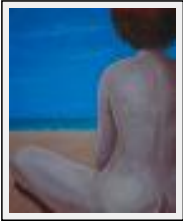

**"nu 3"**

Size (HxW) : 61x46 cm (12 P)  
Style : realism / Tech. : Acrylic on canvas  
Theme : nudes / Category : Painting  
Sold  
Year : 2008

**"Ondine"**

Size (HxW) : 80x40 cm  
Style : realism / Tech. : Acrylic on canvas  
Theme : nudes / Category : Painting  
Year : 2009