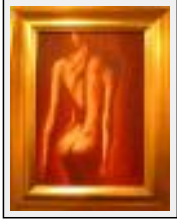

---

oil

"nu : EVE"

Size (HxW) : 36x24 cm

Style : realism / Tech. : Oil on canvas

Theme : Portrait / Category : Painting

Desc. : canvas painted with the paintings Blockx