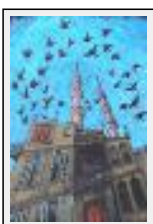

Style : realism / Tech. : Acrylic on paper

Theme : Landscape / Category : Painting

Year : 2011

**"Pigeons Roosting Over Old Cario"**

Size (HxW) : 50x35 cm

Style : realism / Tech. : Acrylic on wood

Theme : - / Category : Painting