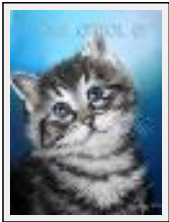

"Amore amore"

Size (HxW) : 55x45 cm Framed

Style : realism / Tech. : Pastel

Theme : Animals & pets / Category : Painting

Year : 2015