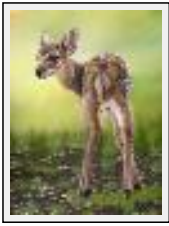

Year : 2005

"Babyssin"

Size (HxW) : 38x38 cm Framed

Style : realism / Tech. : Pastel

Theme : Animals & pets / Category : Painting

Year : 2012

"Bamby"

Size (HxW) : 50x42 cm Framed
Style : realism / Tech. : Pastel
Theme : Animals & pets / Category : Painting
Year : 2011