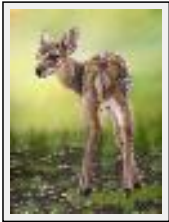

"Bamby"

Size (HxW) : 50x42 cm Framed
Style : realism / Tech. : Pastel
Theme : Animals & pets / Category : Painting
Year : 2011