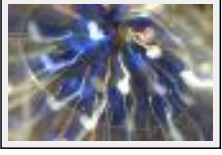

Style : surrealist / Tech. : mixed

Theme : Imagination / Category : Painting

Year : 2005

"Tree Colors"

Size (HxW) : 110x110 cm

Style : surrealist / Tech. : mixed

Theme : Imagination / Category : Painting

Sold

Year : 2006

"Saint Mary"

Size (HxW) : 110x105 cm

Style : Symbolism / Tech. : mixed

Theme : Imagination / Category : Painting

Year : 2006

"Impregnate"

Size (HxW) : 70x90 cm