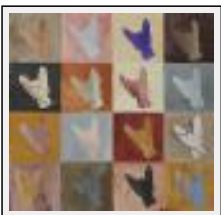

**"Kaleido 1"**

Size (HxW) : 80x80 cm  
Style : realism / Tech. : Acrylic on canvas  
Theme : - / Category : Painting  
Year : 2007

**"Kaleido 2"**

Size (HxW) : 80x80 cm  
Style : realism / Tech. : Acrylic on canvas  
Theme : - / Category : Painting  
Year : 2007