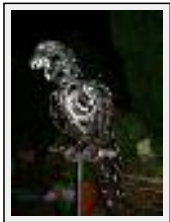

"péroquet n"

Size (HxWxP) : 160x45x100 cm - Weight : 6000 g

Style : Figurative Style / Tech. : -

Theme : Animals & pets / Category : Sculpture

Price : Euros 6600

Year : 2007

Desc. : horse-shoes