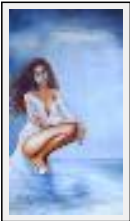

"sans-titre 1h"

Size (HxW) : 100x60 cm

Style : Figurative Style / Tech. : Oil on board

Theme : Character / People / Category : Painting

Price : Euros 400

Year : 2006