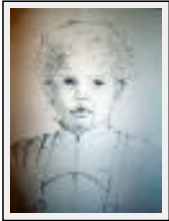

"JOUR DE LESSIVE"

Size (HxW) : 20x35 cm

Style : Naive / Tech. : gouache on paper

Theme : Imagination / Category : Comic strip

Price : Euros 150

Year : 1986

Desc. : Washing day ; illustration for a child story