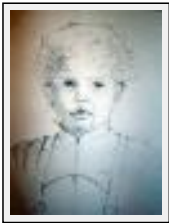

"BEBE (Jean-Baptiste)"

Size (HxW) : 29x21 cm

Style : realism / Tech. : Pencil on paper

Theme : Portrait / Category : Drawing

Sold

Year : 1985

Desc. : my son ! old rough !