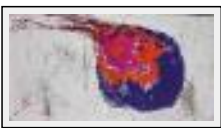

"Fuite"

Size (HxWxP) : 42x80x2 cm
Style : Abstract / Tech. : Acrylic on canvas
Theme : Abstraction / Category : Painting
Year : 2008