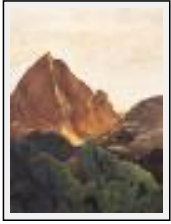

"Mitre Evening"

Size (HxW) : 101x76 cm Framed
Style : realism / Tech. : Oil on canvas
Theme : Landscape / Category : Painting
Price : $ 600
Year : 2006