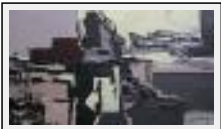

ASBTRACTION

"MINERAL"

Size (HxW) : 17x30 cm Framed
Style : realism / Tech. : Acrylic on board
Theme : Abstraction / Category : Painting
Price : Euros 150
Year : 2010