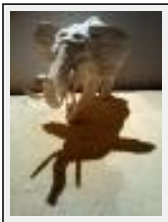

"elephant"

Size (HxWxP) : 35x55x25 cm - Weight : 3500 g

Style : realism / Tech. : Stone

Theme : Animals & pets / Category : Sculpture

Year : 2010

Desc. : Sculpture of synthetic stone elephant