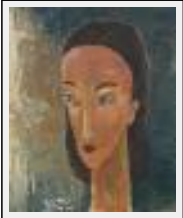

"PORTRAIT"

Size (HxW) : 46x38 cm (8 F)

Style : Figurative Style / Tech. : Oil on canvas

Theme : Portrait / Category : Painting