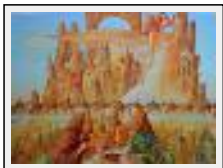

"ETERNAL ROAD TO BABYLON"

Size (HxWxP) : 60x80x3 cm - Weight : 999 g

Style : surrealist / Tech. : Oil on canvas

Theme : Magic / Category : Pyrography

Price : Euros 4400

Year : 2011

Desc. : road on which we are going all his life