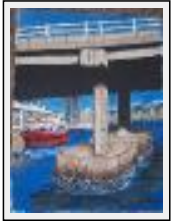

"HK Pier"

Size (HxW) : 35x28 cm

Style : realism / Tech. : Acrylic on canvas

Theme : Land and sea / Category : Painting

Year : 2007

Charcoals