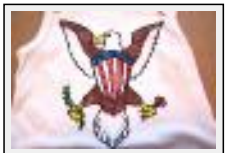

"Flower Wreath"

Size (HxWxP) : 11x11x11 cm
Style : Fantasy / Tech. : Hand-coloured print
Theme : Flower / Category : Painting
Year : 2007
Desc. : flower wreath

"Am Eagle"

Size (HxWxP) : 11x11x11 cm
Style : Fantasy / Tech. : Hand-coloured print
Theme : Not figurative / Category : Painting
Year : 2007
Desc. : Am Eagle