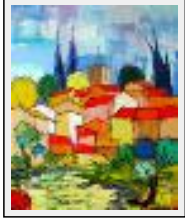

"CHEMIN MENANT AU VILLAGE"

Size (HxWxP) : 55x46x2 cm (10 F) - Weight : 1200 g

Style : Cubism / Tech. : Oil

Theme : Landscape / Category : Painting

Price : Euros 450

Sold

Year : 2008

Desc. : This painting was carried out with oil and with the knife on fabric assembled on a frame out of wooden have key format 46 X 55 cm