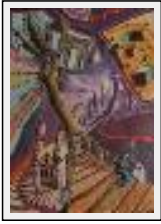

"chemin"

Size (HxWxP) : 70x50x5 cm - Weight : 250 g

Style : surrealist / Tech. : mixed

Theme : Imagination / Category : Painting

Year : 2005

Desc. : rien