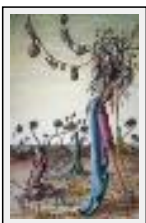

Year : 1999

Desc. : rien

"interrogation"

Size (HxWxP) : 80x60x5 cm - Weight : 250 g

Style : surrealist / Tech. : Oil on canvas

Theme : Imagination / Category : Painting

Year : 2000

Desc. : rien