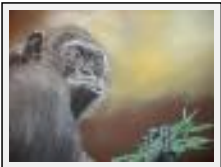

"GORILLE"

Size (HxW) : 30x40 cm

Style : realism / Tech. : Pastel

Theme : Animals & pets / Category : Painting

"HOJA"

Size (HxW) : 30x23 cm

Style : realism / Tech. : Pastel

Theme : Animals & pets / Category : Painting