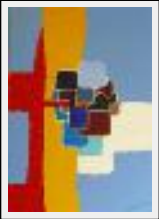

"suspension"

Size (HxW) : 70x50 cm
Style : Abstract / Tech. : Acrylic on canvas
Theme : Mindscapes / Category : Painting
Year : 2008