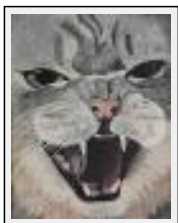

"agression"

Size (HxW) : 30x24 cm

Style : realism / Tech. : Acrylic on canvas

Theme : Animals & pets / Category : Painting

Price : Euros 100

Year : 2008