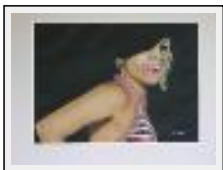

"la rockeuse"

Size (HxW) : 50x60 cm Framed

Style : realism / Tech. : Acrylic on paper

Theme : Portrait / Category : Painting

Year : 2008