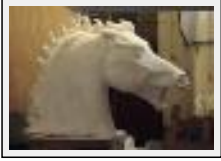

Horse

"Horse"

Size (HxW) : 120x162 cm

Style : Figurative Style / Tech. : -

Theme : Animals & pets / Category : Sculpture

Price : Euros 40000

Desc. : Head of a young horse