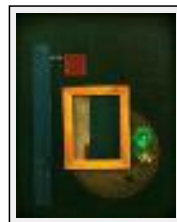

Material on panel.

"L'atelier."

Size (HxWxP) : 78x62x2 cm Framed

Style : Figurative Style / Tech. : mixed

Theme : Character / People / Category : Painting

"Chère Madame..."

Size (HxWxP) : 78x62x2 cm Framed

Style : Abstract / Tech. : mixed

Theme : Character / People / Category : Painting

"Soleil bleu."

Size (HxWxP) : 118x52x3 cm Framed

Style : Abstract / Tech. : Acrylic on board

Theme : Abstraction / Category : Painting

Desc. : Sand,cardboard and métal...