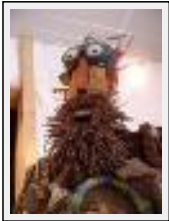

"le r ve du dieu hibou"

Size (HxWxP) : 35x39x17 cm - Weight : 21000 g
Style : Strange Art / Tech. : Marble
Theme : Imagination / Category : Painting
Price : Euros 800

"petit tatou endormi"

Size (HxWxP) : 8x17x7 cm - Weight : 1000 g
Style : realism / Tech. : Stone
Theme : Animals & pets / Category : Sculpture
Price : Euros 200

"le g ant barbu"

Size (HxWxP) : 230x50x40 cm
Style : Figurative Style / Tech. : mixed
Theme : Character / People / Category : Sculpture
Year : 2009
Desc. : Assembly of materiaux of recovery

"le petit prince des oiseaux"

Size (HxWxP) : 25x20x25 cm - Weight : 18000 g
Style : Figurative Style / Tech. : Stone
Theme : Character / People / Category : Sculpture
Sold
Year : 1999

"le proph te"

Size (HxWxP) : 30x25x18 cm - Weight : 10000 g
Style : Figurative Style / Tech. : Stone
Theme : Character / People / Category : Sculpture
Sold
Year : 2008