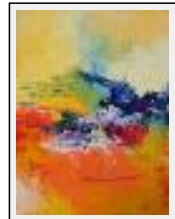

"TERRES BLEUES 2/3"

Size (HxW) : 116x89 cm (50 F)

Style : Abstract / Tech. : Oil on canvas

Theme : Landscape / Category : Painting