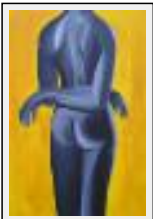

Theme : Landscape / Category : Painting

Price : Euros 250

Year : 2006

"GUGGENHEIM"

Size (HxW) : 30x50 cm Framed

Style : Figurative Style / Tech. : Oil on canvas

Theme : Building / Category : Painting

Price : Euros 70

Year : 2006

"ATTENTE"

Size (HxW) : 90x60 cm Framed

Style : Figurative Style / Tech. : Oil on canvas

Theme : nudes / Category : Painting

Price : Euros 600

Year : 2006

"CREPUSCULE SUR BREHAT"