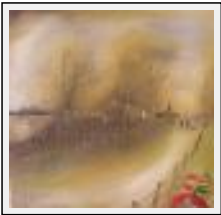

"BERGER INDOU"

Size (HxW) : 90x60 cm Framed
Style : realism / Tech. : Oil on canvas
Theme : Character / People / Category : Painting
Price : Euros 800
Year : 2007

"TASTE VIN"

Size (HxW) : 30x50 cm
Style : realism / Tech. : Oil on canvas
Theme : Portrait / Category : Painting
Sold
Year : 2005

"CHAPELLE DU MARAIS"

Size (HxW) : 45x90 cm Framed
Style : realism / Tech. : Oil on canvas
Theme : Landscape / Category : Painting
Price : Euros 150
Year : 2005

"PAYSAGE EN GRISAILLE"

Size (HxW) : 50x50 cm Framed
Style : realism / Tech. : Oil on canvas
Theme : Landscape / Category : Painting
Price : Euros 150
Year : 2006