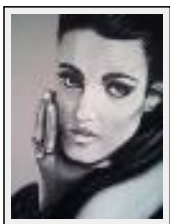

---

portraits divers

"Jolie femme"

Size (HxW) : 29x21 cm
Style : realism / Tech. : Pastel on paper
Theme : Portrait / Category : Drawing
Price : Euros 150
Year : 2012
Desc. : Pastel on gray paper