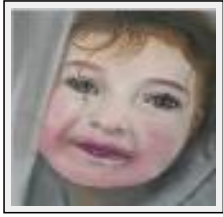

**"Julia"**

Size (HxW) : 30x34 cm

Style : Figurative Style / Tech. : Pastel on paper

Theme : Portrait / Category : Drawing

Sold

Year : 2002

Desc. : Portrait made to order

**"Elenya"**