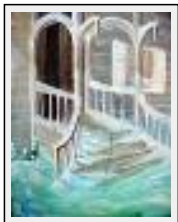

"le perron"

Size (HxW) : 41x33 cm (6 F)
Style : Figurative Style / Tech. : Oil on canvas
Theme : Landscape / Category : Painting
Sold
Year : 1996
Desc. : perron sous la neige