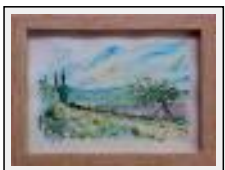

"Olivier"

Size (HxW) : 18x24 cm (3 M)

Style : Figurative Style / Tech. : Watercolour on paper

Theme : Landscape / Category : Painting

Year : 2014