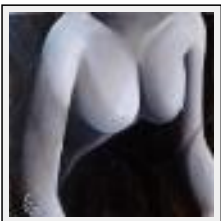

"Ombres et lumieres"

Size (HxW) : 40x40 cm

Style : Expressionism / Tech. : Oil on canvas

Theme : nudes / Category : Painting

Sold

Year : 2010