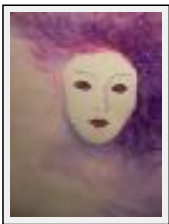

"Venise"

Size (HxW) : 40x30 cm

Style : Figurative Style / Tech. : Watercolour

Theme : - / Category : Pyrography

Price : Euros 100

Year : 2009