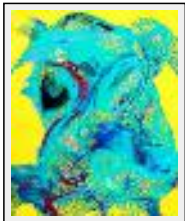

"ANIMALIS"

Size (HxWxP) : 70x50x1 cm - Weight : 800 g
Style : Abstract / Tech. : Acrylic on canvas
Theme : Not figurative / Category : Pyrography
Price : Euros 200
Year : 2006