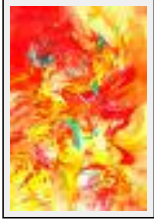

THE SOLAR ONES

"-A-"

Size (HxWxP) : 86x73x1 cm - Weight : 1 g
Style : Abstract / Tech. : Acrylic on canvas
Theme : Not figurative / Category : Painting
Sold
Year : 2006