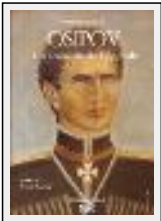

Size (HxW) : 50x40 cm

Style : realism / Tech. : Pastel

Theme : Portrait / Category : Drawing

Sold

Year : 2009

Desc. : Potrait of Count Krilov

Book covers

"Couverture Osipov"