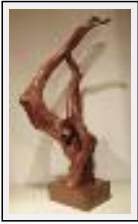

"CARESSE"

Size (HxWxP) : 72x20x25 cm - Weight : 4000 g

Style : Natural wood / Tech. : Driftwood

Theme : Escapes / Category : Sculpture

Price : Euros 1300

Year : 2007

Desc. : Strange touch, feelings of softness...