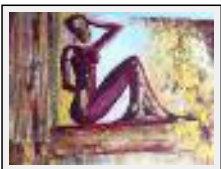

"Oriane"

Size (HxW) : 100x120 cm

Style : Figurative Style / Tech. : Acrylic on wood

Theme : Character / People / Category : Painting

Year : 2010