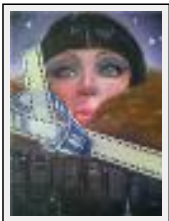

"Rève de cinema"

Size (HxW) : 60x50 cm Framed

Style : realism / Tech. : Oil

Theme : Escapes / Category : Painting