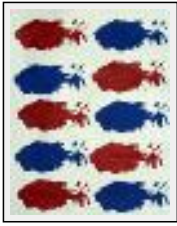

"Untitled - Skulls"

Size (HxW) : 121x182 cm

Style : Abstract / Tech. : Acrylic on board

Theme : Character / People / Category : Print

Price : \$ 1400

Year : 2009

"Red Fish Blue Fish"

Size (HxW) : 60x45 cm