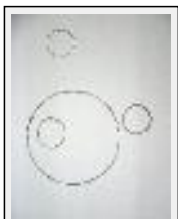

"Three Circles"

Size (HxW) : 50x40 cm
Style : Abstract / Tech. : Acrylic on canvas
Theme : Abstraction / Category : Painting
Price : $ 200
Year : 2006