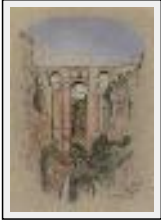

**"Jimena por la Tarde"**

Size (HxW) : 25x50 cm  
Style : realism / Tech. : Pastel on paper  
Theme : Landscape / Category : Drawing  
Year : 2010

**"Jimena, View 5"**

Size (HxW) : 22x42 cm  
Style : realism / Tech. : Pastel on paper  
Theme : Landscape / Category : Drawing  
Sold  
Year : 2008