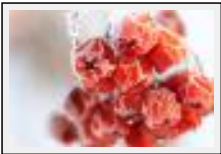

Theme : Landscape / Category : Photography

**"WOW!"**

Size (HxW) : 28x36 cm

Style : realism / Tech. : Print on paper

Theme : Landscape / Category : Photography

**"givre"**

Size (HxW) : 28x36 cm

Style : realism / Tech. : Print on paper

Theme : Nature / Category : Photography

**"tempête"**

Size (HxW) : 28x36 cm

Style : realism / Tech. : Print on paper

Theme : Nature / Category : Photography

Year : 2007

**"beauté éphémère"**

Size (HxW) : 28x36 cm